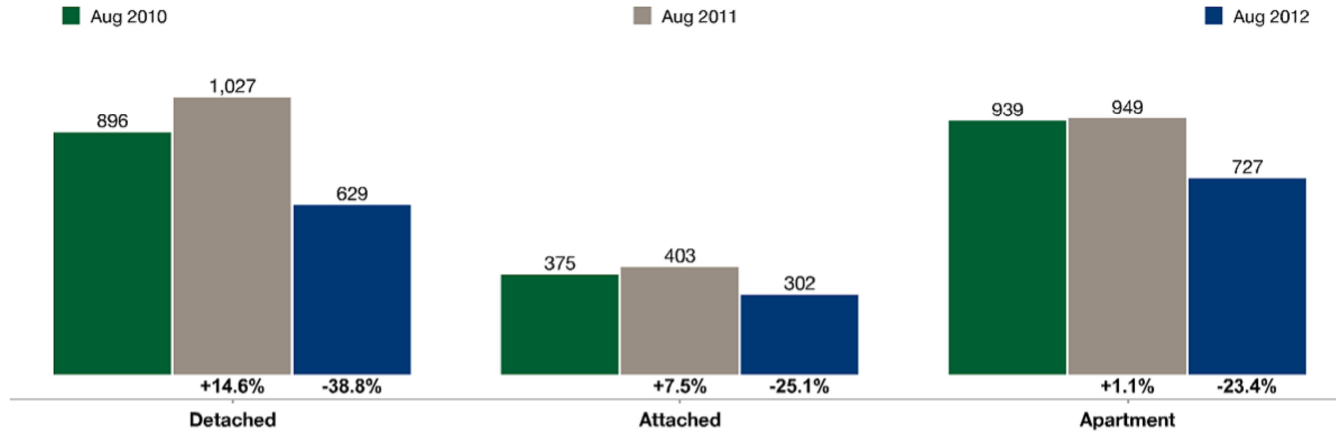

Area Click in dropdown list

Entire REBGV Area
Filter: All [Areas](#) [Subareas](#)

Breakouts

Pick Up to 2

- Price Ranges
- Bedroom Counts
- Property Types
- Resale/New Const.

[Click here](#)
for a video tutorial
of this tool!

Powered By: **10k**
[Feedback](#) [FAQ](#)
3.01.13 r012.3.1.4416.39592

Sales

Entire REBGV Area

12 Months Monthly

- MLS® HPI Price
- Median Sales Price
- Average Sales Price
- Avg Price Per Sq Ft
- Pct. of Orig. Price
- Days on Market
- New Listings
- Total Inventory
- Sales
- Sales-to-Active Ratio