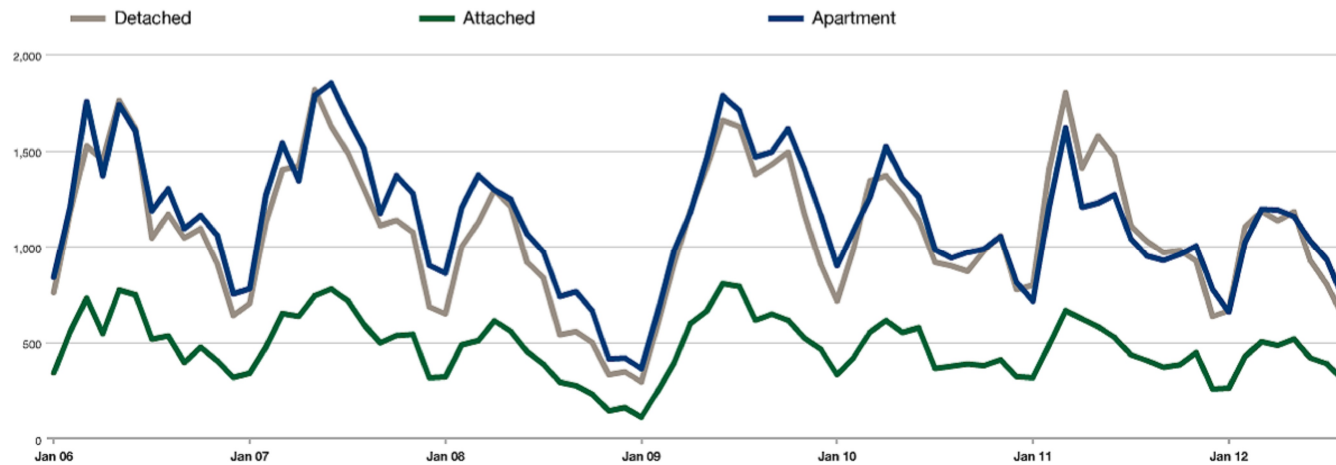

Area Click in dropdown list

Entire REBGV Area
 Filter: All [Areas](#) [Subareas](#)

Breakouts

Pick Up to 2

- Price Ranges
- Bedroom Counts
- Property Types
- Resale/New Const.

[Click here](#)
 for a video tutorial
 of this tool!

Powered By: **10k**
[Feedback](#) [FAQ](#)
3.01.13 r012.3.1.4416.39592

Sales

Entire REBGV Area

12 Months Monthly

- MLS® HPI Price
- Median Sales Price
- Average Sales Price
- Avg Price Per Sq Ft
- Pct. of Orig. Price
- Days on Market
- New Listings
- Total Inventory
- Sales
- Sales-to-Active Ratio