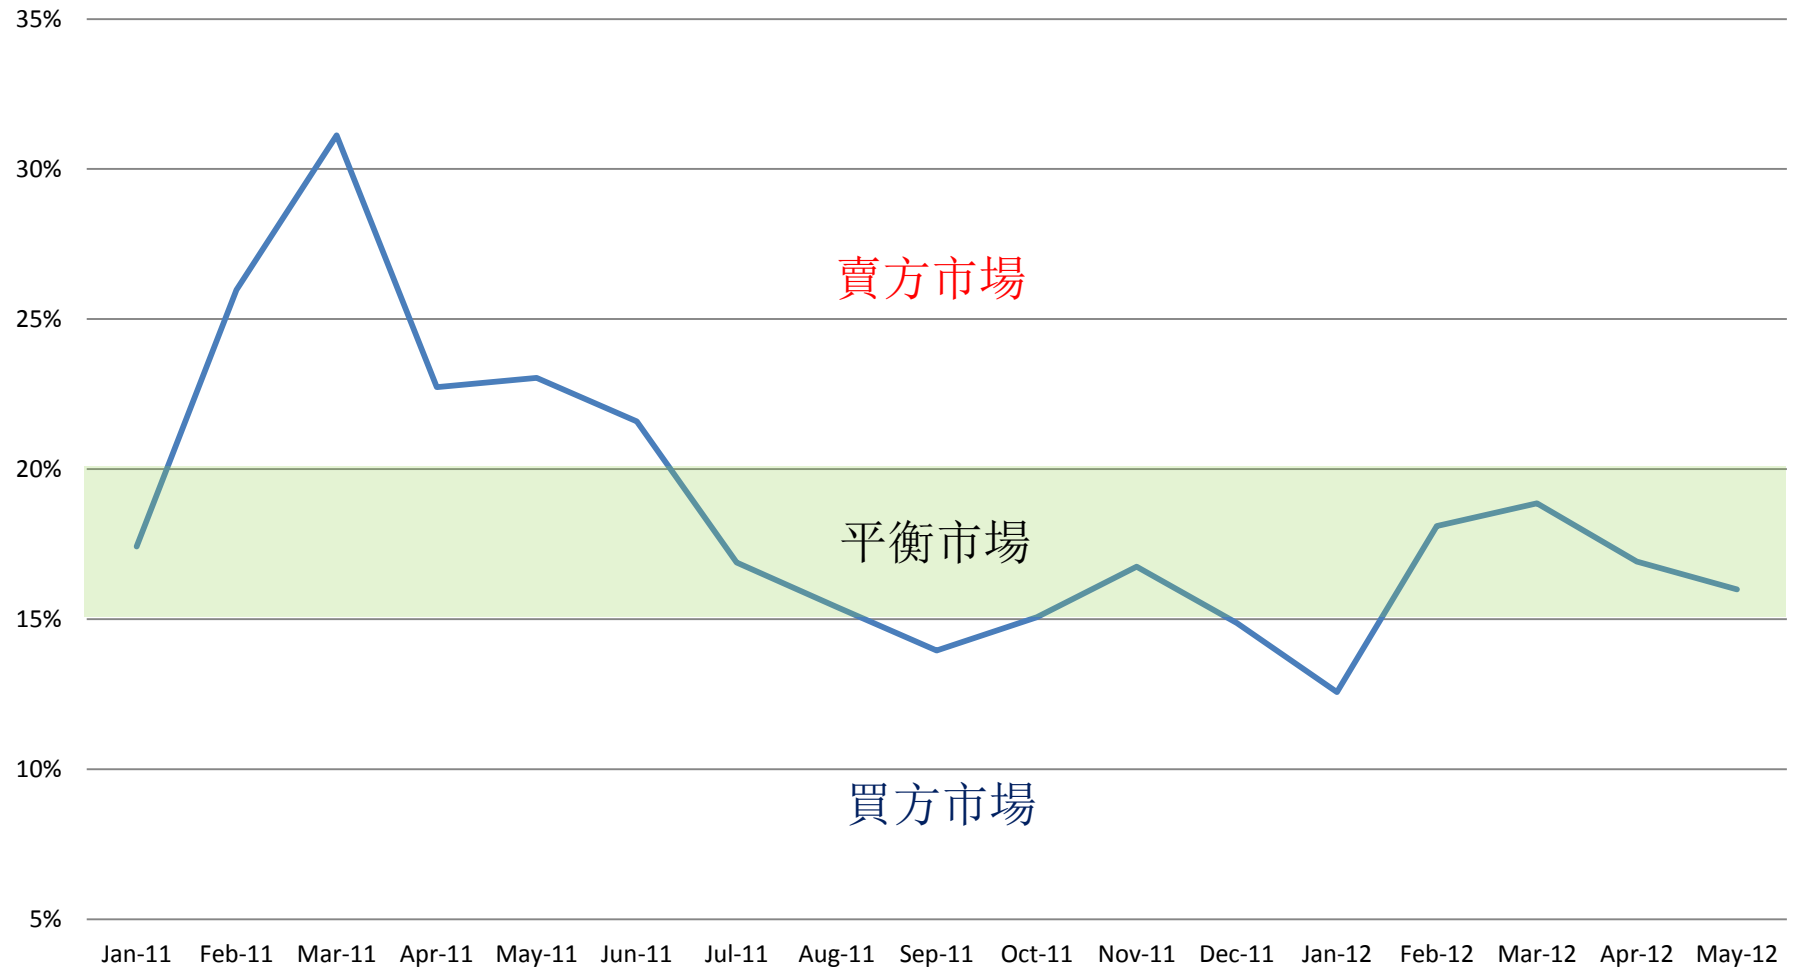

Sale-to-Active Listing Ratio (售出與待售房屋數量比例)

— Sale-to-Active Listing Ratio (售出與待售房屋數量比例)